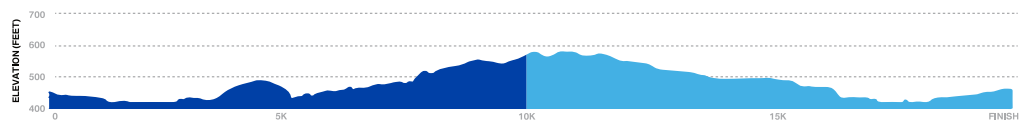

## BMW DALLAS MARATHON FESTIVAL

• 5-PERSON RELAY ROUTE TURNS LEFT ONTO RICHMOND  
 • 2-PERSON CONTINUES STRAIGHT ONTO ROSS

SPECIAL THANKS TO:

MAP KEY	
	RELAY EXCHANGE POINT
	MARATHON MILE MARKER
	HALF-MARATHON MILE MARKER
	2 PERSON RELAY / LEG 1 / 6 MI
	2 PERSON RELAY / LEG 2 / 7.1 MI
	5 PERSON RELAY / LEG 3 / 4.5 MI
	5 PERSON RELAY / LEG 4 / 4.1 MI
	5 PERSON RELAY / LEG 5 / 8 MI

2-PERSON RELAY

ELEVATION MAP

5-PERSON RELAY

ELEVATION MAP

\*RUNDALLAS RESERVES THE RIGHT TO CHANGE THE COURSE AS NEEDED PRIOR TO EVENT DATE.