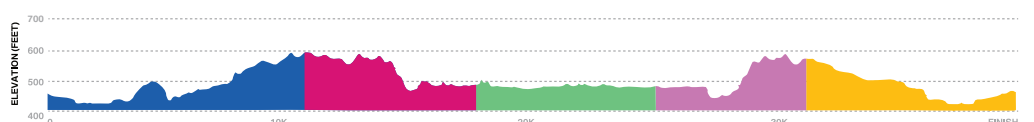

## BMW DALLAS MARATHON FESTIVAL

• 5-PERSON RELAY ROUTE TURNS LEFT ONTO RICHMOND  
 • 2-PERSON CONTINUES STRAIGHT ONTO ROSS

SPECIAL THANKS TO:

MAP KEY	
	RELAY EXCHANGE POINT
	MARATHON MILE MARKER
	HALF-MARATHON MILE MARKER
	2 PERSON RELAY / LEG 1 / 6 MI
	2 PERSON RELAY / LEG 2 / 7.1 MI
	5 PERSON RELAY / LEG 3 / 4.5 MI
	5 PERSON RELAY / LEG 4 / 4.1 MI
	5 PERSON RELAY / LEG 5 / 8 MI

2-PERSON RELAY

ELEVATION MAP

5-PERSON RELAY

ELEVATION MAP

\*RUNDALLAS RESERVES THE RIGHT TO CHANGE THE COURSE AS NEEDED PRIOR TO EVENT DATE.