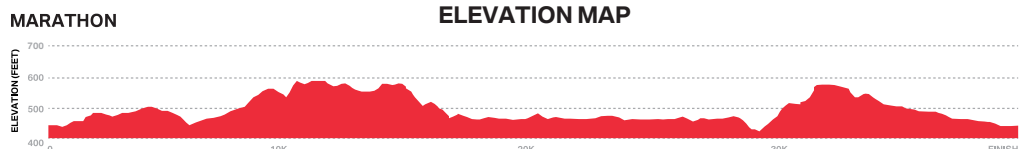

MARATHON COURSE MAP

BMW DALLAS MARATHON™

THE ULTRA COURSE
 COMPLETES AN OUT AND BACK ROUTE ON SANTA FE TRAIL

MAP KEY

- HALF MARATHON
- MARATHON
- ULTRA MARATHON

*RUNDALLS RESERVES THE RIGHT TO CHANGE THE COURSE AS NEEDED PRIOR TO EVENT DATE.