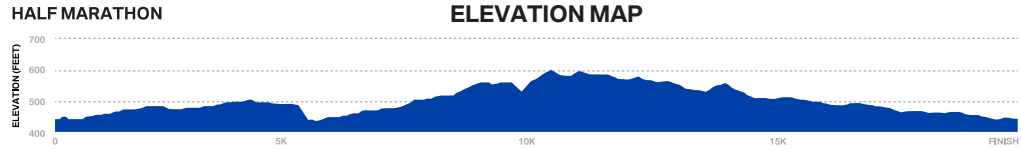

MARATHON COURSE MAP

BMW DALLAS MARATHON™

THE ULTRA COURSE
 COMPLETES AN OUT AND BACK ROUTE ON SANTA FE TRAIL

MAP KEY

- HALF MARATHON
- MARATHON
- ULTRA MARATHON

*RUNDALLS RESERVES THE RIGHT TO CHANGE THE COURSE AS NEEDED PRIOR TO EVENT DATE.