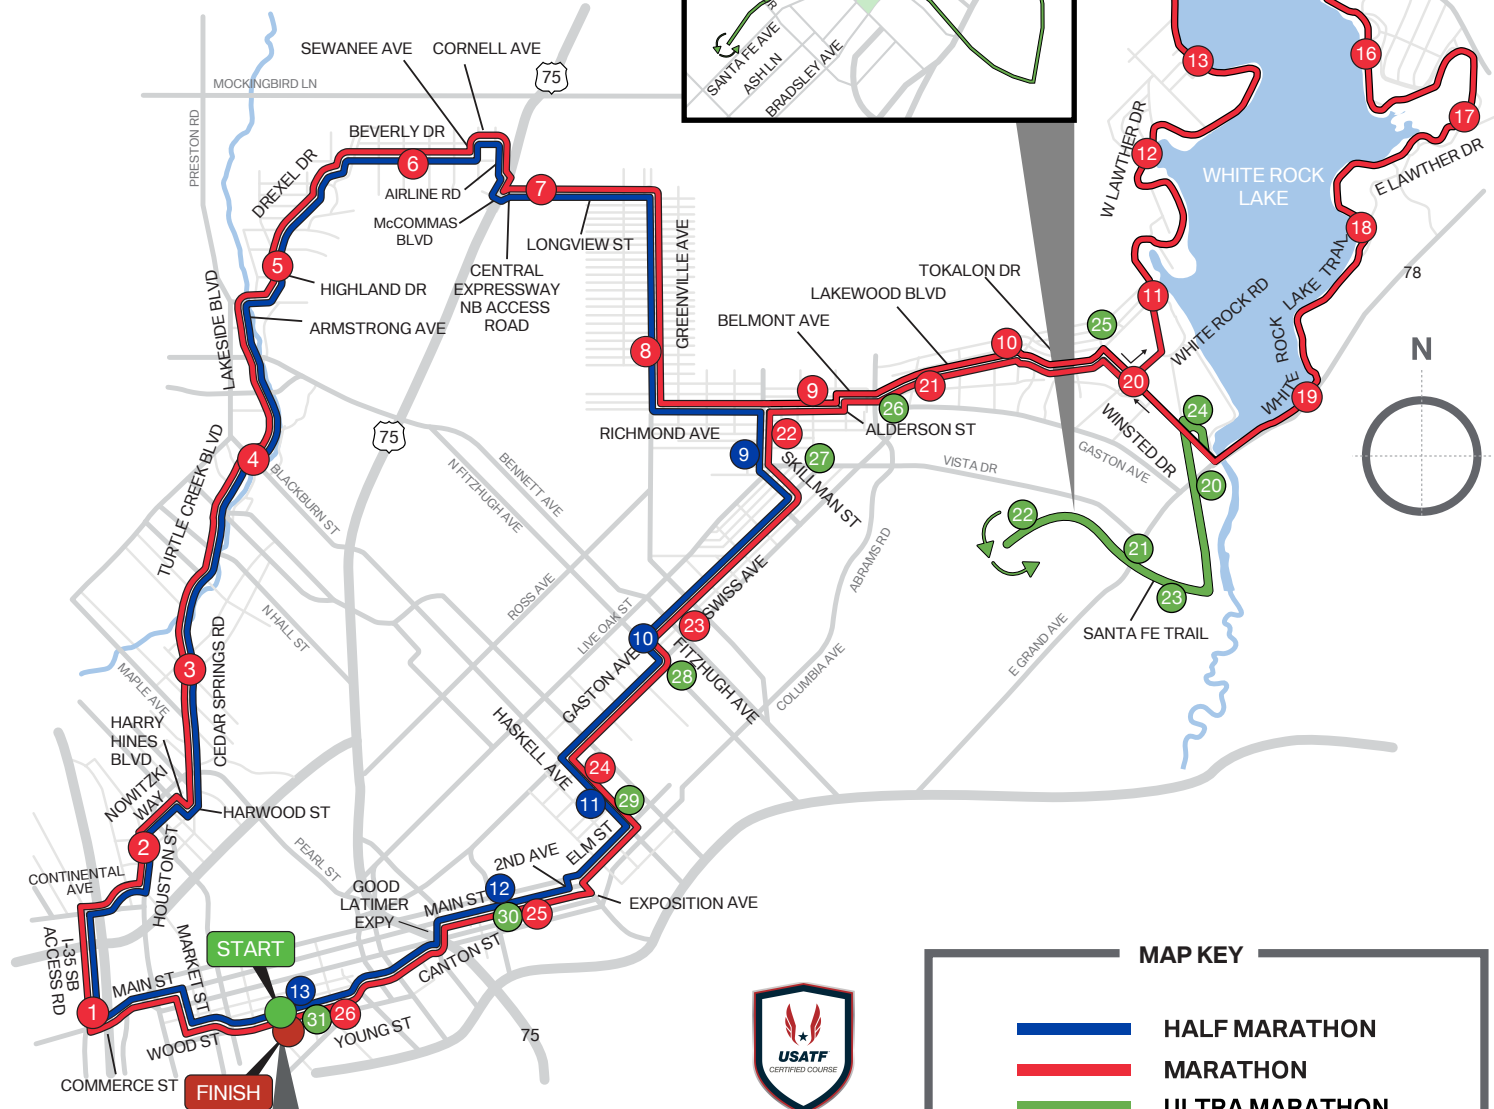

MARATHON COURSE MAP

BMW DALLAS MARATHON™

THE ULTRA COURSE
 COMPLETES AN OUT AND BACK ROUTE ON SANTA FE TRAIL

MAP KEY

- HALF MARATHON
- MARATHON
- ULTRA MARATHON

*RUNDALLS RESERVES THE RIGHT TO CHANGE THE COURSE AS NEEDED PRIOR TO EVENT DATE.